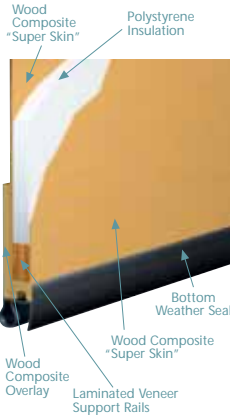

Construction

COMPOSITE

Wood Composite + Insulation + Hard Board

- Recycled Wood Fibers
- Wood Composite "Super Skin"
- Laminated Veneer Support Rails
- Environmentally Safe Polystyrene Thermal Insulation
- Energy Efficient
- Primed and Ready to Paint or Stain

JELD-WEN® composite doors are primed and require painting or staining on all six sides. Instructions for painting and staining are available on amarr.com.