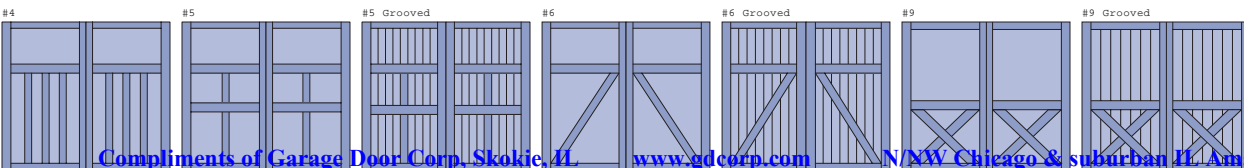

DESIGNS

Compliments of Garage Door Corp., Skokie, IL www.gdcorp.com N/W Chicago & suburban IL Amarr dealer