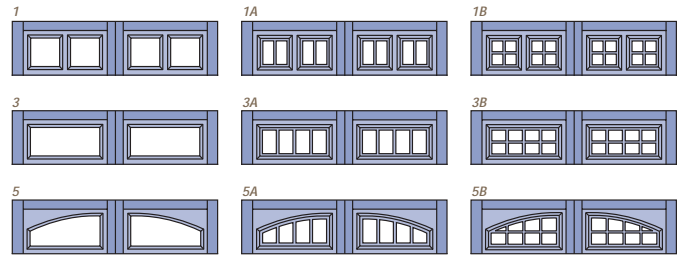

Construction

COMPOSITE

Wood Composite + Insulation + Hard Board

- Recycled Wood Fibers
- Wood Composite "Super Skin"
- Laminated Veneer Support Rails
- Environmentally Safe Polystyrene Thermal Insulation
- Energy Efficient
- Primed and Ready to Paint or Stain

JELD-WEN® composite doors are primed and require painting or staining on all six sides. Instructions for painting and staining are available on amarr.com.

Specifications

	JELD-WEN® CARRIAGE HOUSE
PANEL DESIGNS	
Carriage House	7 Designs
DECORATIVE WINDOW OPTIONS	•
CONSTRUCTION	
Wood Composite + Insulation + Wood Composite	•
DOOR THICKNESS	1 5/8" (4.1cm)
POLYSTYRENE INSULATION	•
R-VALUE/U-FACTOR	7.98/0.13
BOTTOM WEATHERSEAL	•
WINDOW GLASS OPTION	
1/8" (0.32) Tempered Double Strength	•
DECORATIVE HARDWARE OPTIONS	•
WIND LOAD¹ AVAILABLE	•
SECTION WARRANTY²	5 Years
HARDWARE²	3 Years

Options

WINDOW OPTIONS

WINDOW OPTIONS AVAILABLE FOR CARRIAGE HOUSE DOOR DESIGNS. PLEASE REFER TO THE AMARR STYLE GUIDE FOR DOOR DESIGN AND WINDOW COMBINATIONS.

DECORATIVE HARDWARE

165 Carriage Court
Winston-Salem, NC 27105

800.503.DOOR
www.amarr.com

Your Local Amarr Dealer:

¹ It is your responsibility to make sure your garage door meets local building codes.

² For complete warranty details, visit amarr.com or contact your local Amarr dealer.

NOTE: Doors available in various heights and widths. Contact your local garage door dealer for specific details.