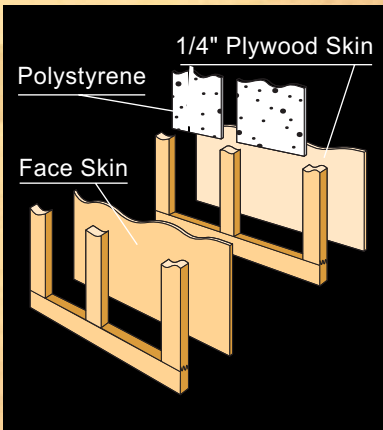

America's Favorite Garage Doors®

Compliments of Garage Door Corp, Skokie, IL

www.gdcorp.com

N/NW Chicago & suburban IL Clopay dealer

Beauty • Harmony • Distinction

THE CLOPAY
RESERVE
collection®

Every Custom Garage Door is individually crafted by our skilled artisans. A proven four-layer construction method makes these doors exceptionally durable, thoroughly dependable.

Custom doors are up to three inches thick, providing excellent insulation and outstanding wear. Exteriors are available in a wide array of woods and finishes. Inside, commercial grade hardware, die-cast-rollers and aircraft wire make your door exceedingly durable.

Wood Selects: Your choice of wood is limited only by market availability. Check with your Clopay dealer. The door can be stained or painted to match or complement your home.

Sizes: Nearly any door opening can be accommodated, but individual doors may not exceed 8' high or 18' wide.