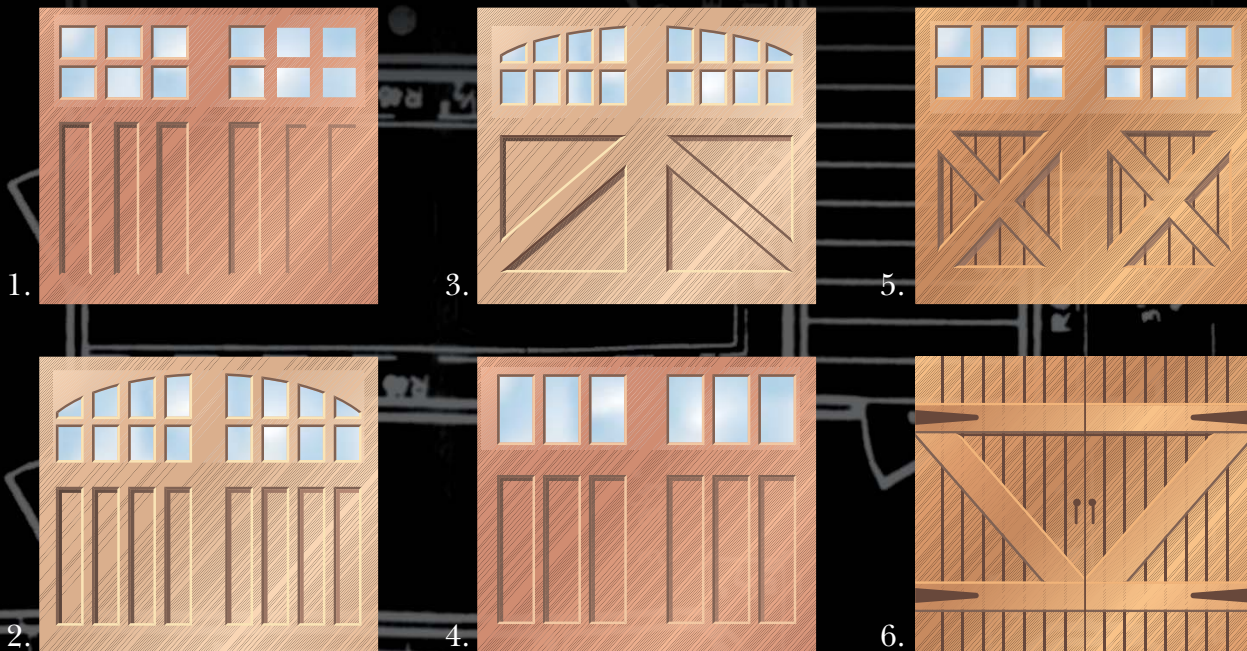

Compliments of Garage Door Corp, Skokie, IL www.gdcorp.com Beauty • Harmony • Distinction N/W Chicago & suburban IL Clopay dealer